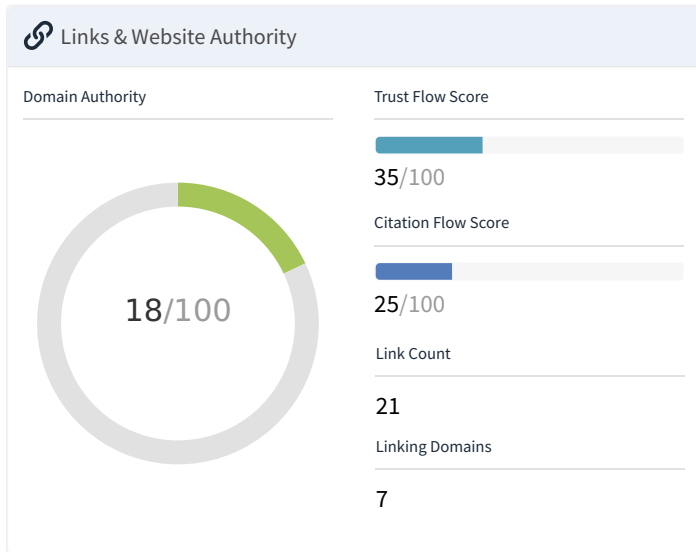

*Location Dashboard Summary for:*

# **KELLUM LAW FIRM**

*Generated: 20th Apr 2018 at 3:25 PM*

Followers

2,350

Mentions

0

Last 30 days

Tweets