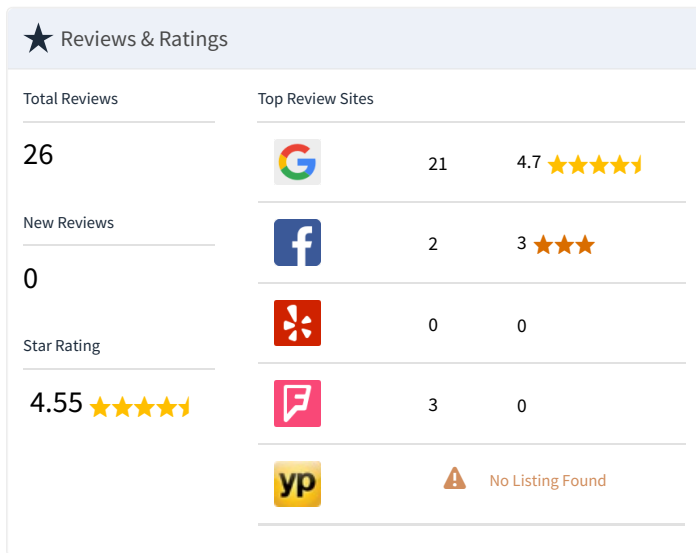

*Location Dashboard Summary for:*

# **KELLUM LAW FIRM**

*Generated: 20th Apr 2018 at 3:25 PM*

Followers

2,350

Mentions

0

Last 30 days

Tweets