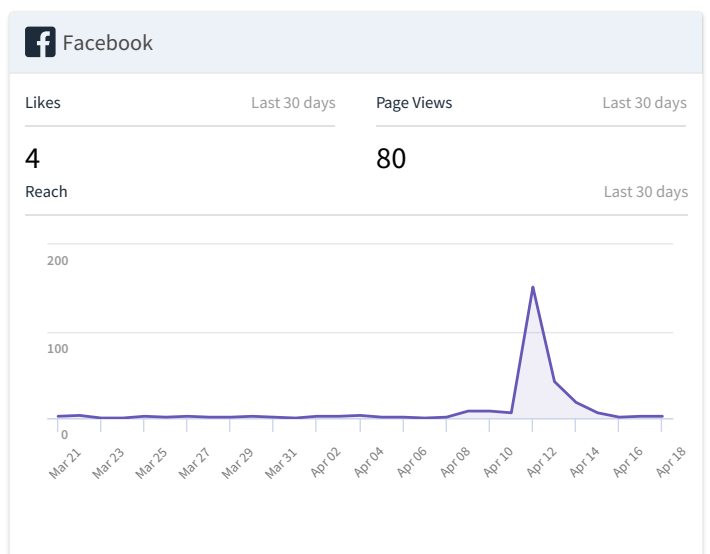

# **KELLUM LAW FIRM**

*Generated: 20th Apr 2018 at 3:25 PM*

Followers

2,350

Mentions

0

Last 30 days

Tweets