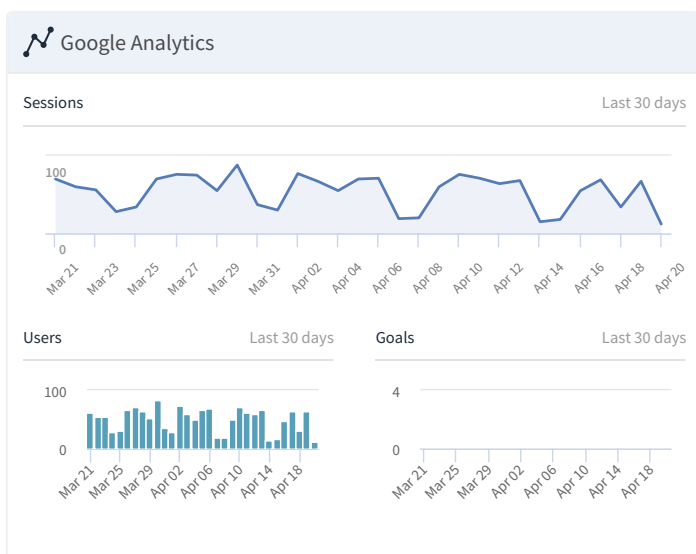

*Location Dashboard Summary for:*

# **KELLUM LAW FIRM**

*Generated: 20th Apr 2018 at 3:25 PM*

Followers

2,350

Mentions

0

Last 30 days

Tweets