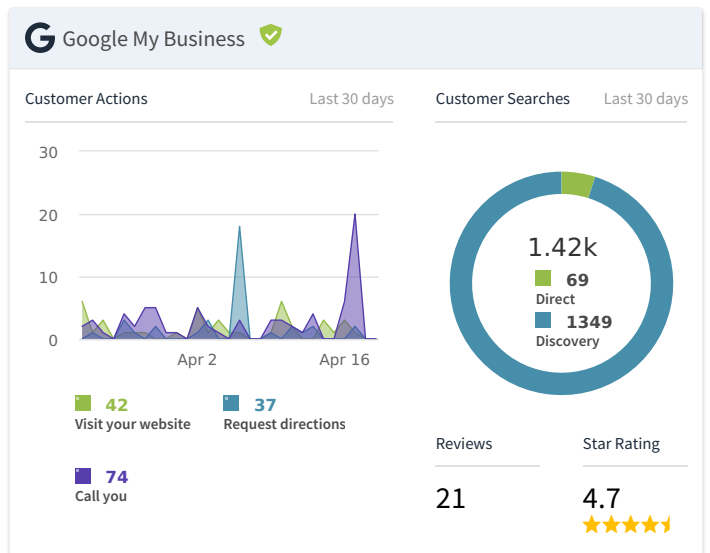

*Location Dashboard Summary for:*

# **KELLUM LAW FIRM**

*Generated: 20th Apr 2018 at 3:25 PM*

Followers

2,350

Mentions

0

Last 30 days

Tweets