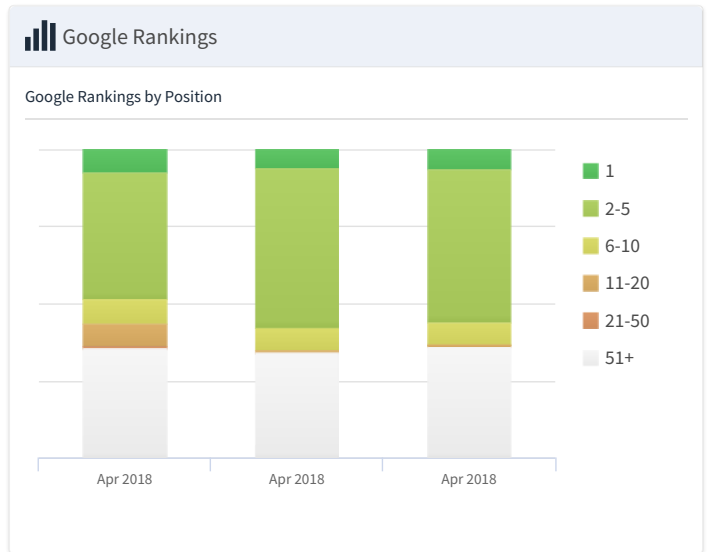

*Location Dashboard Summary for:*

# **KELLUM LAW FIRM**

*Generated: 20th Apr 2018 at 3:25 PM*

Followers

2,350

Mentions

0

Last 30 days

Tweets